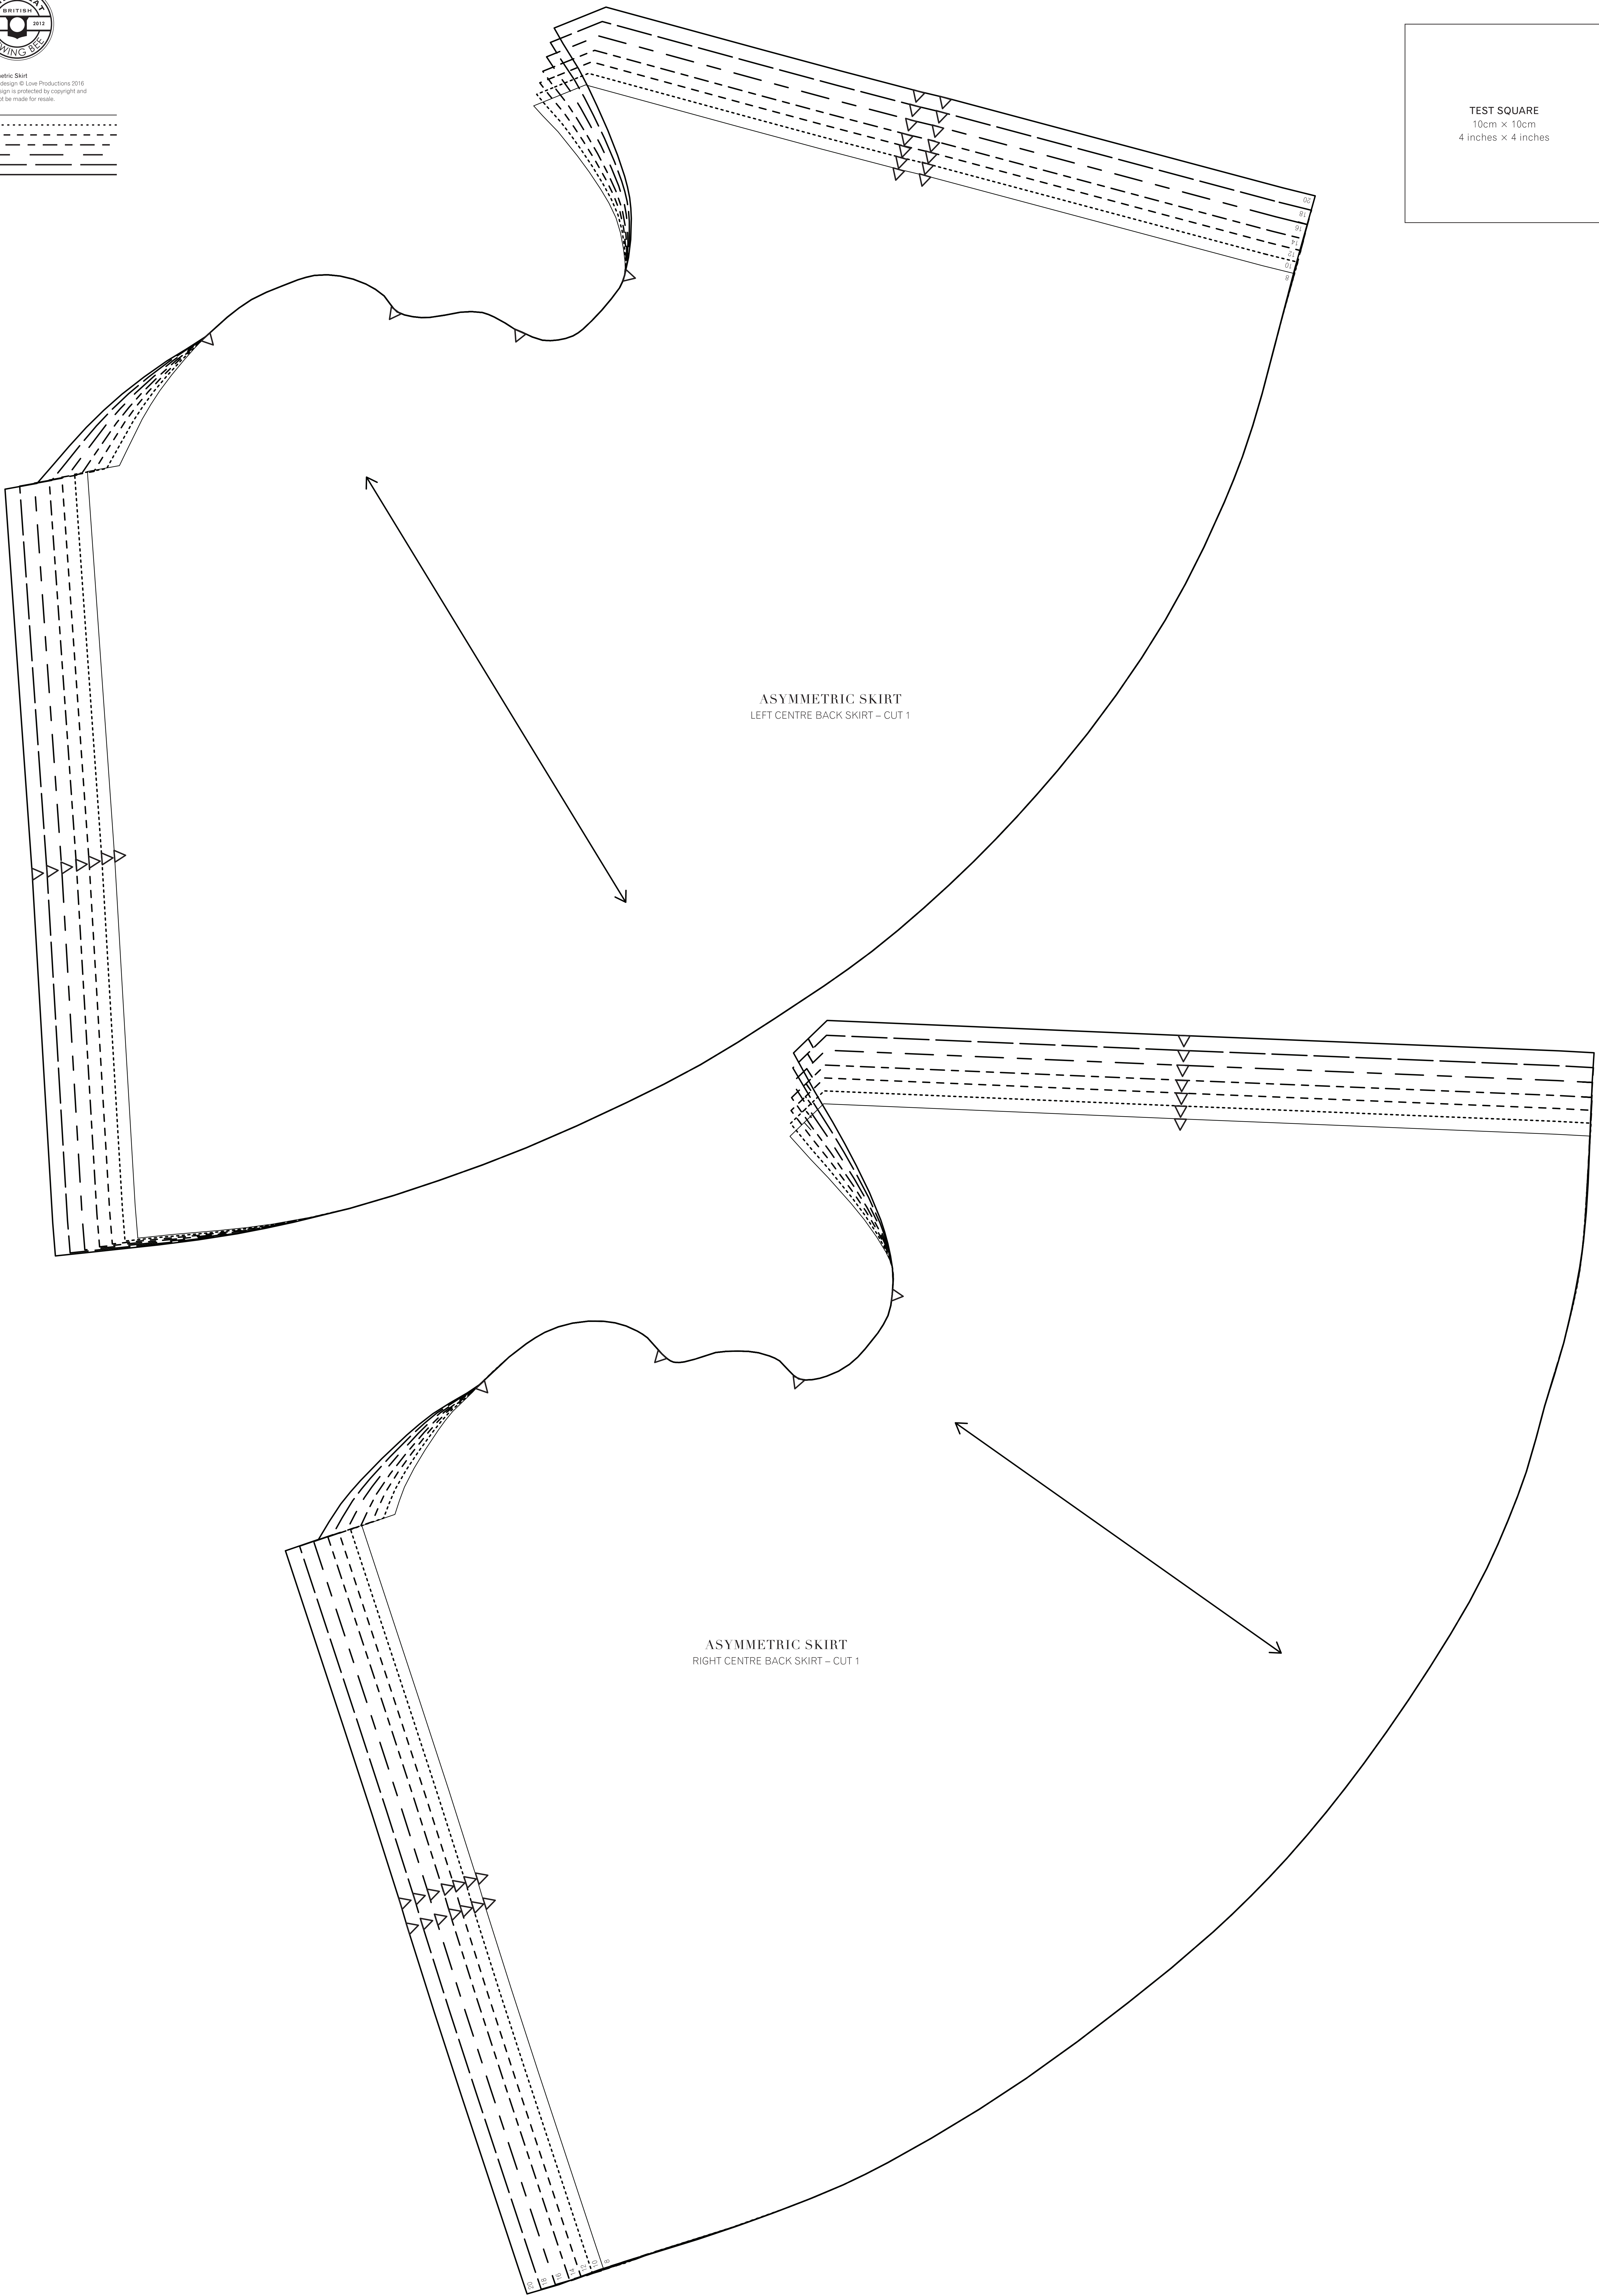

ASYMMETRIC SKIRT
LEFT CENTRE BACK SKIRT - CUT 1

ASYMMETRIC SKIRT
RIGHT CENTRE BACK SKIRT - CUT 1